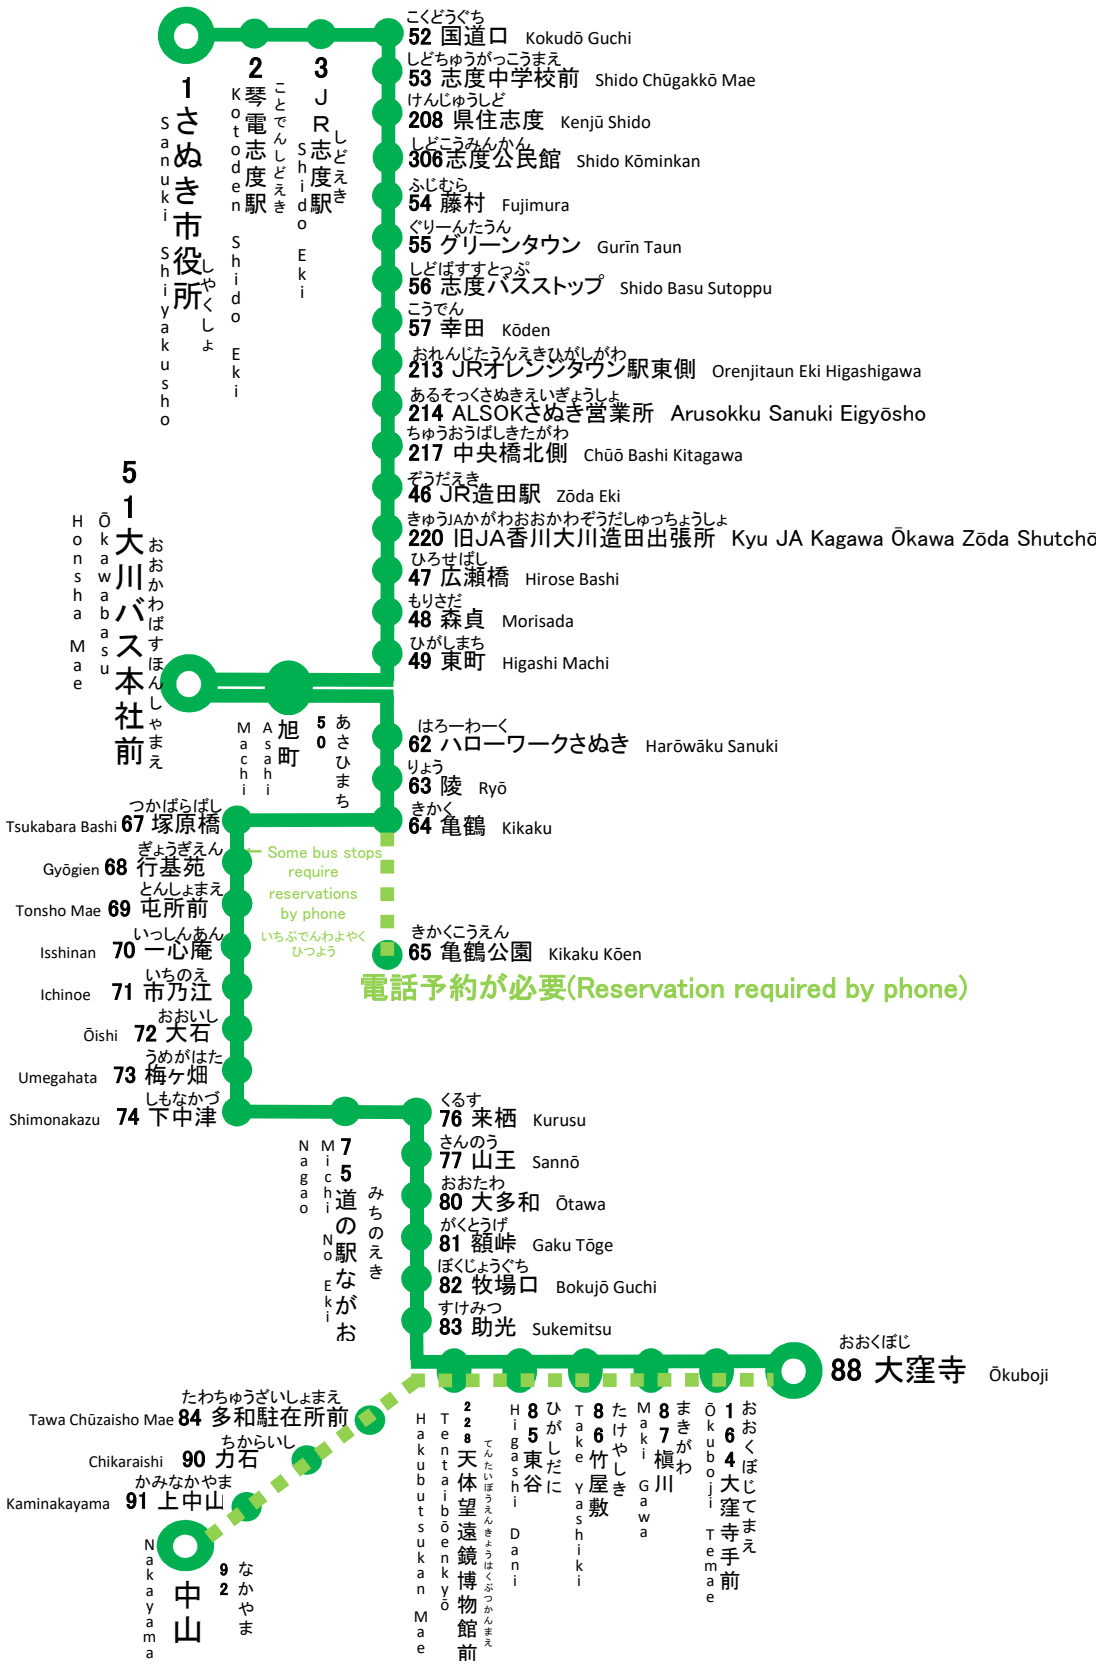

① 志度・造田・多和線 路線図 Shido·Zoda·TawaLine Route map

- ◆Reception Phone :080-2990-4393(Ōkawabasu)
- ◆Reception Hours :Weekdays and Saturdays 8:30 ~ 17:00
(They accept reservations from the next day onwards.)
- ◆Information required when making a reservation :「The date of use」「Name・Contact information」「Numbers of users」「Buses ou use」「Boarding bus stop」「Get off bus stop」